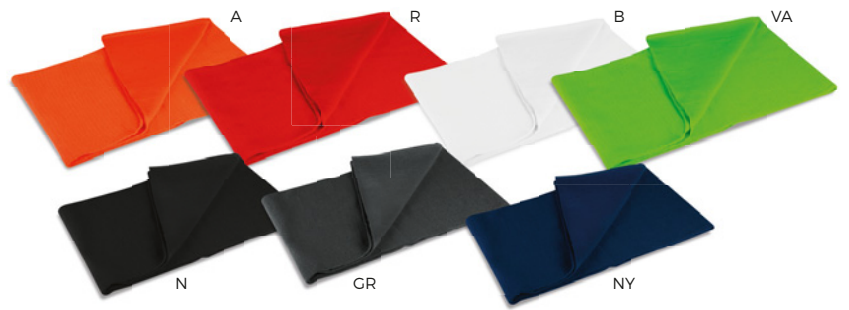

K18071

CAPS
pag. 336

K18004

50x30

SFI

SCIARPA
caldissima sciarpa in acrilico a costine
1x1, doppio strato. Peso 170 gr

50/25 180x25 cm. circa

acrilico

TEXTILE & RAIN