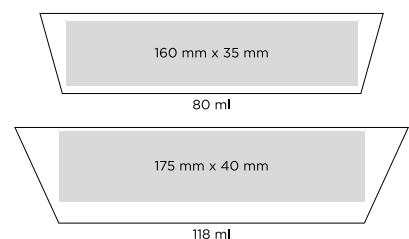

capacità / **capacity** - 360 ml

peso / **weight** - 670 g

materiale / **material** - vetro / **glass**

altezza / **height** - 123 mm

diametro / **diameter** - 83 mm

tempo di combustione (paraffina) / **burning time (paraffin)** - 100h

capacità / **capacity** - 250 ml
 peso / **weight** - 400 g
 materiale / **material** - vetro / **glass**
 altezza / **height** - 95 mm
 diametro / **diameter** - 80 mm
 tempo di combustione (paraffina) / **burning time (paraffin)** - 40h
 tempo di combustione (soia 🌱) / **burning time (soy wax 🌱)** - 48h

Allow yourself to spend a moment among these aromatic impressions. Create your private space where your thoughts would ease from everyday's turmoil. Explore the secrets of our new model CUBE.

capacità / **capacity** - 110 ml / 275 ml / 600 ml
 peso / **weight** - 26 g / 600 g / 1000 g
 materiale / **material** - vetro / **glass**
 altezza / **height** - 60 mm / 80 mm / 100 mm
 diametro / **diameter** - 60 mm / 80 mm / 100 mm
 tempo di combustione (paraffina) / **burning time (paraffin)**
 20h / 50h / 100h
 tempo di combustione (soia 🌱) / **burning time (soy wax 🌱)**
 24h / 60h / 120h

They say what goes around comes around. We offer you a way for your most precious ideas and best recollections to return always when you need them. ELIPSE - next model which we present you.

capacità / **capacity** - 80 ml / 118 ml
 peso / **weight** - 125 g / 200 g
 materiale / **material** - vetro / **glass**
 altezza / **height** - 45 mm / 55 mm
 diametro / **diameter** - 57 mm / 80 mm
 tempo di combustione (paraffina) / **burning time (paraffin)** - 15h / 35h
 tempo di combustione (soia 🌱) / **burning time (soy wax 🌱)** - 18h / 42h